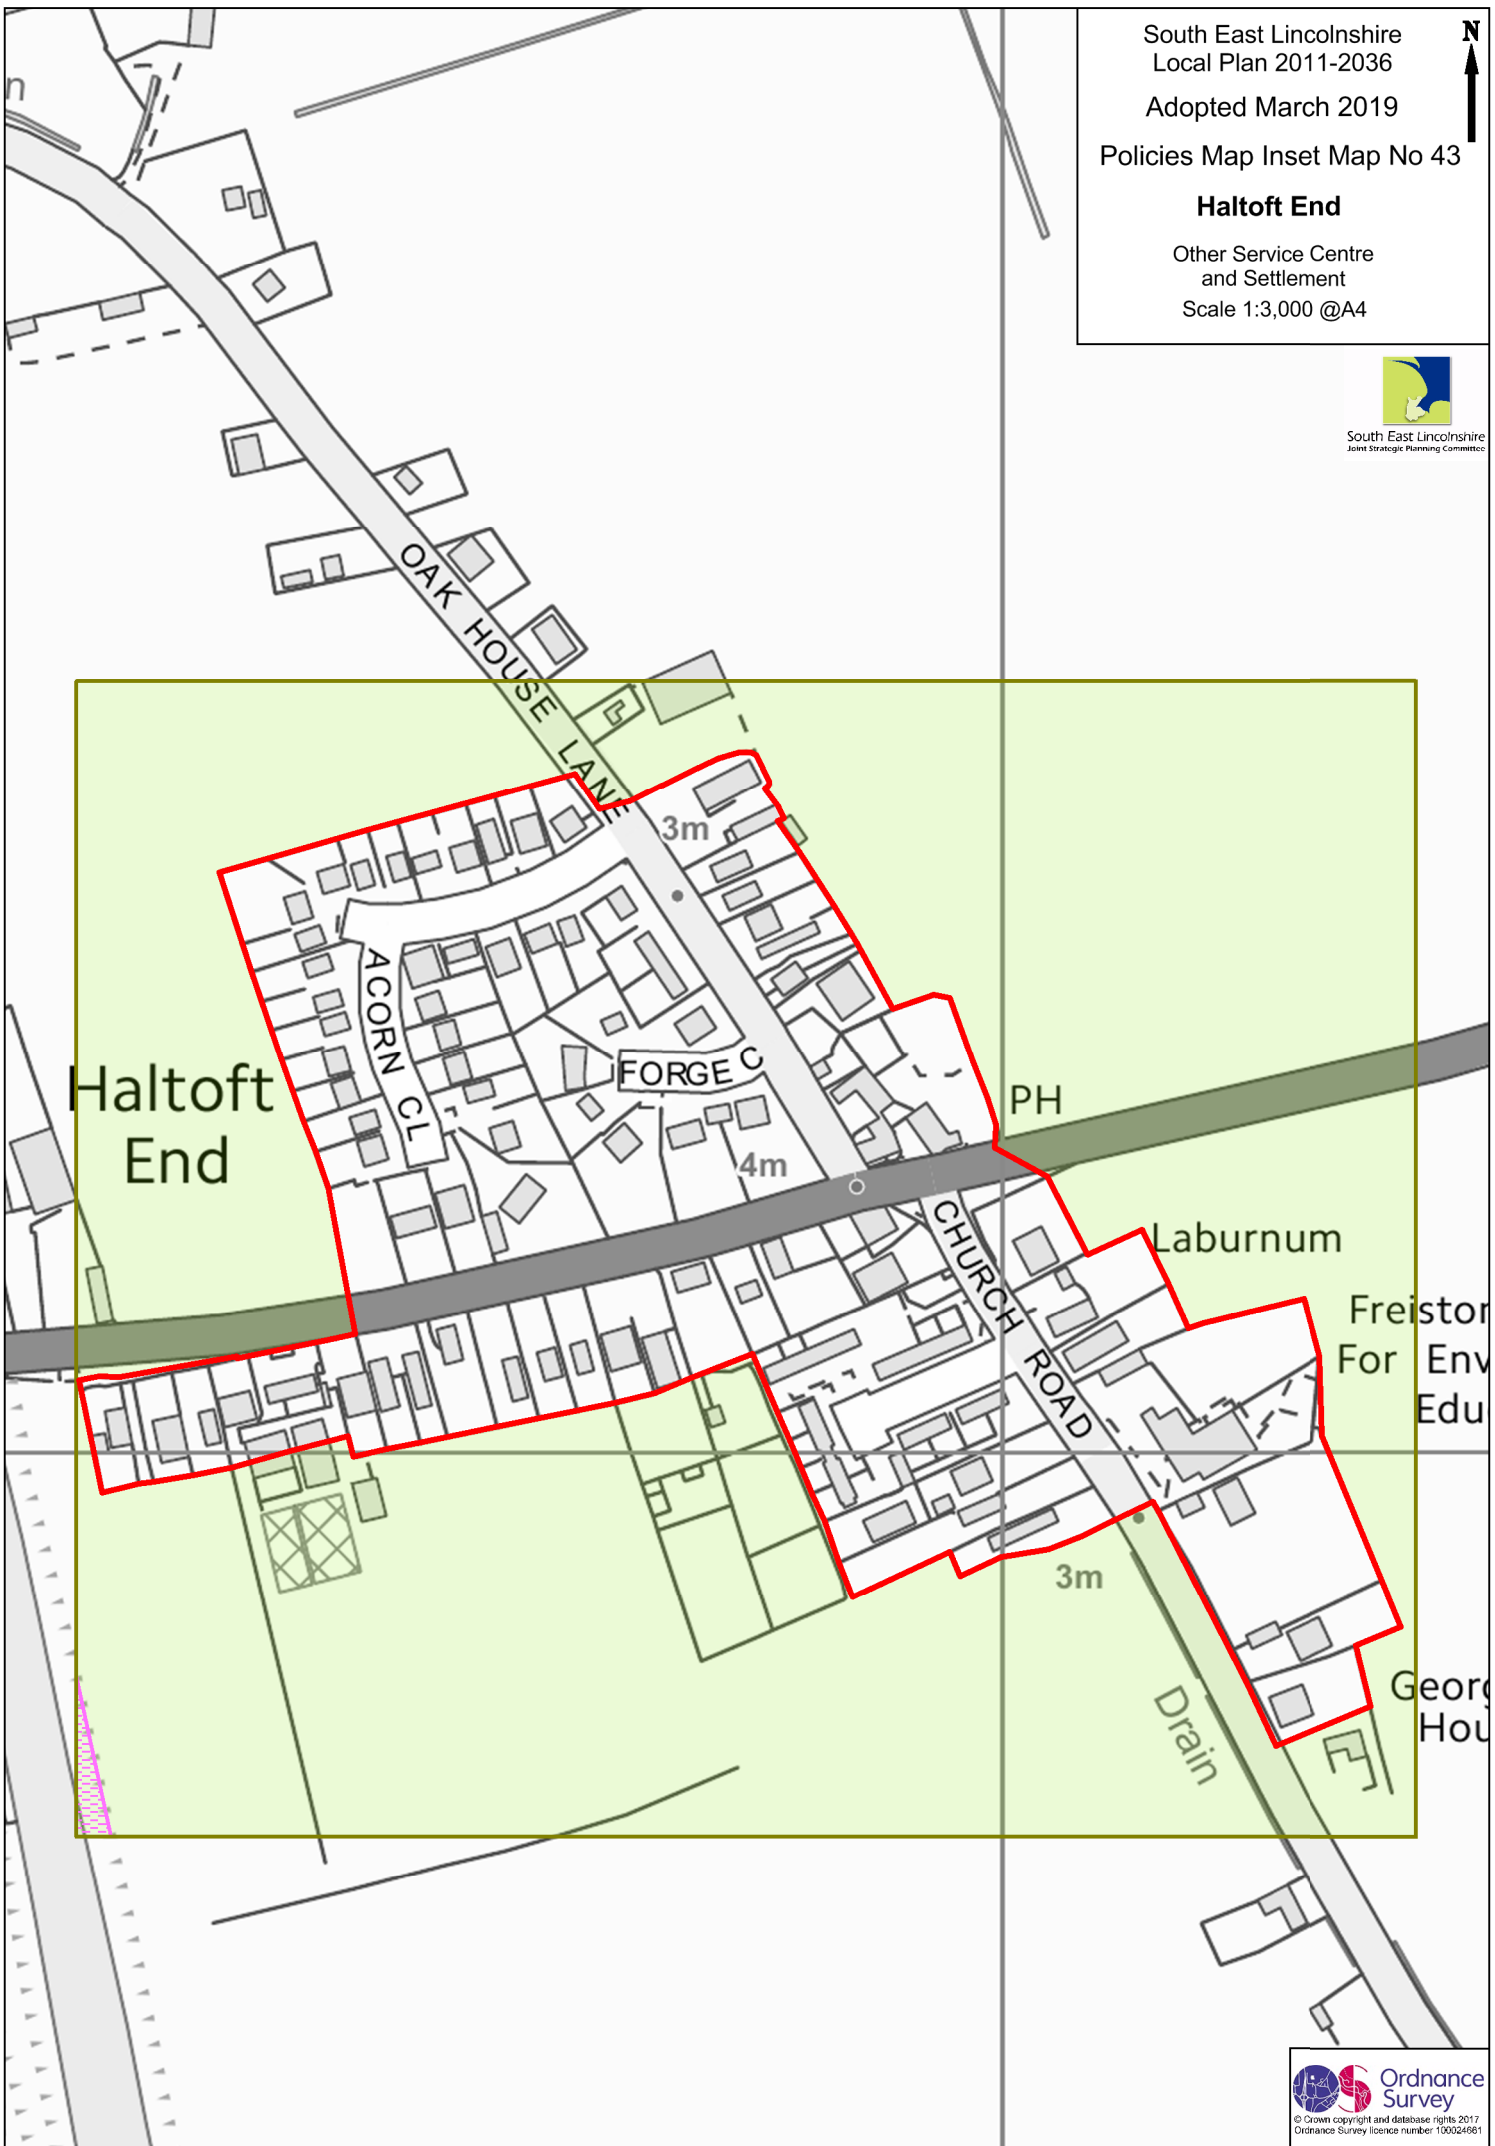

Haltoft End

Other Service Centre
and Settlement

Scale 1:3,000 @A4

Haltoft
End

PH

Laburnum

Freiston
For Env
Edu

George
Hou