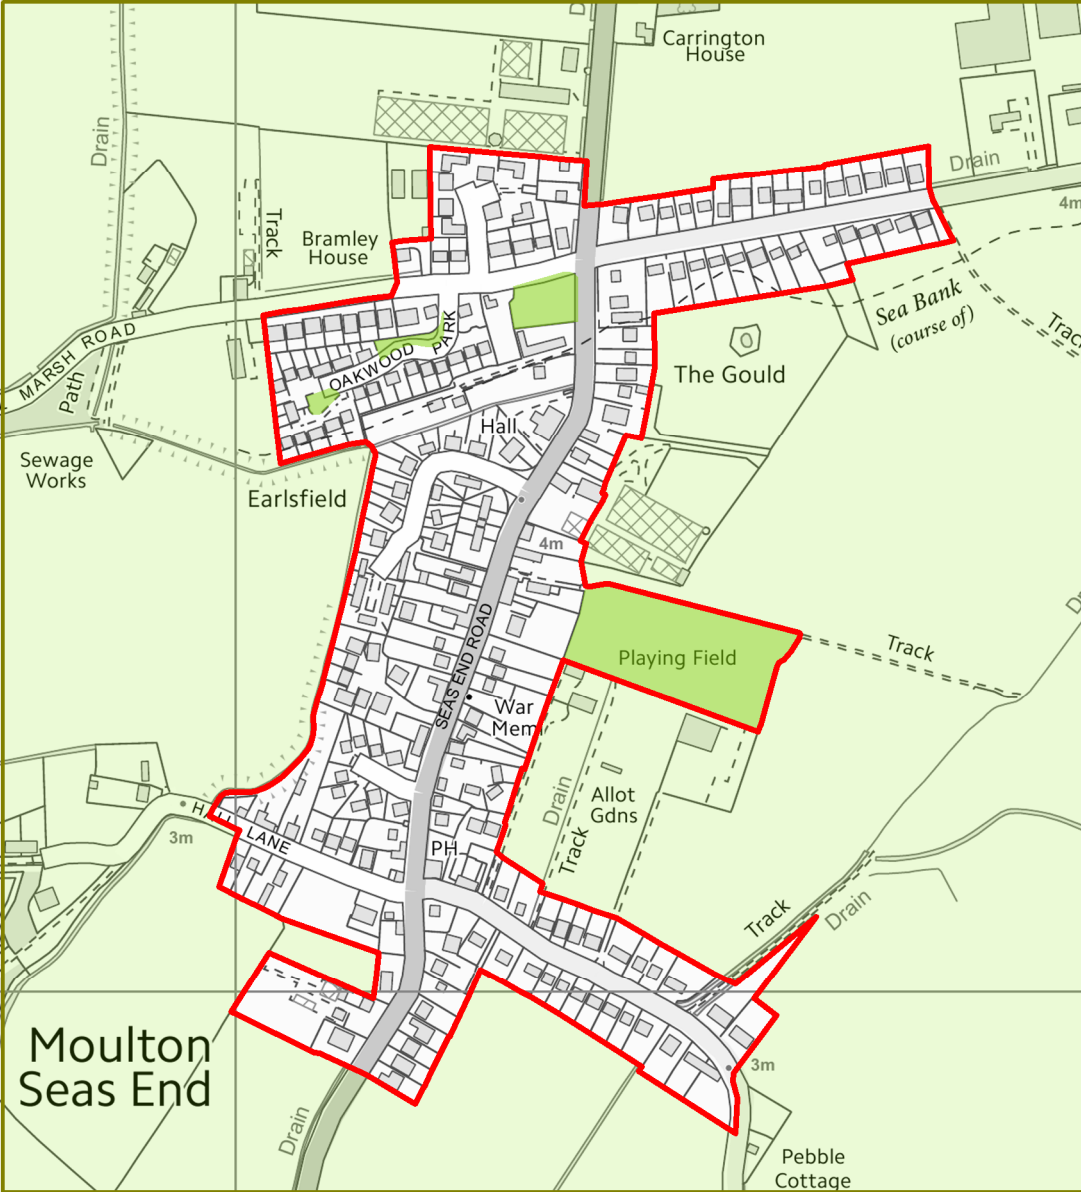

South East Lincolnshire
Local Plan 2011-2036
Adopted March 2019
Policies Map Inset Map No 57
Moulton Seas End
Other Service Centre
and Settlement
Scale 1:6,000 @A4

Moulton
Seas End