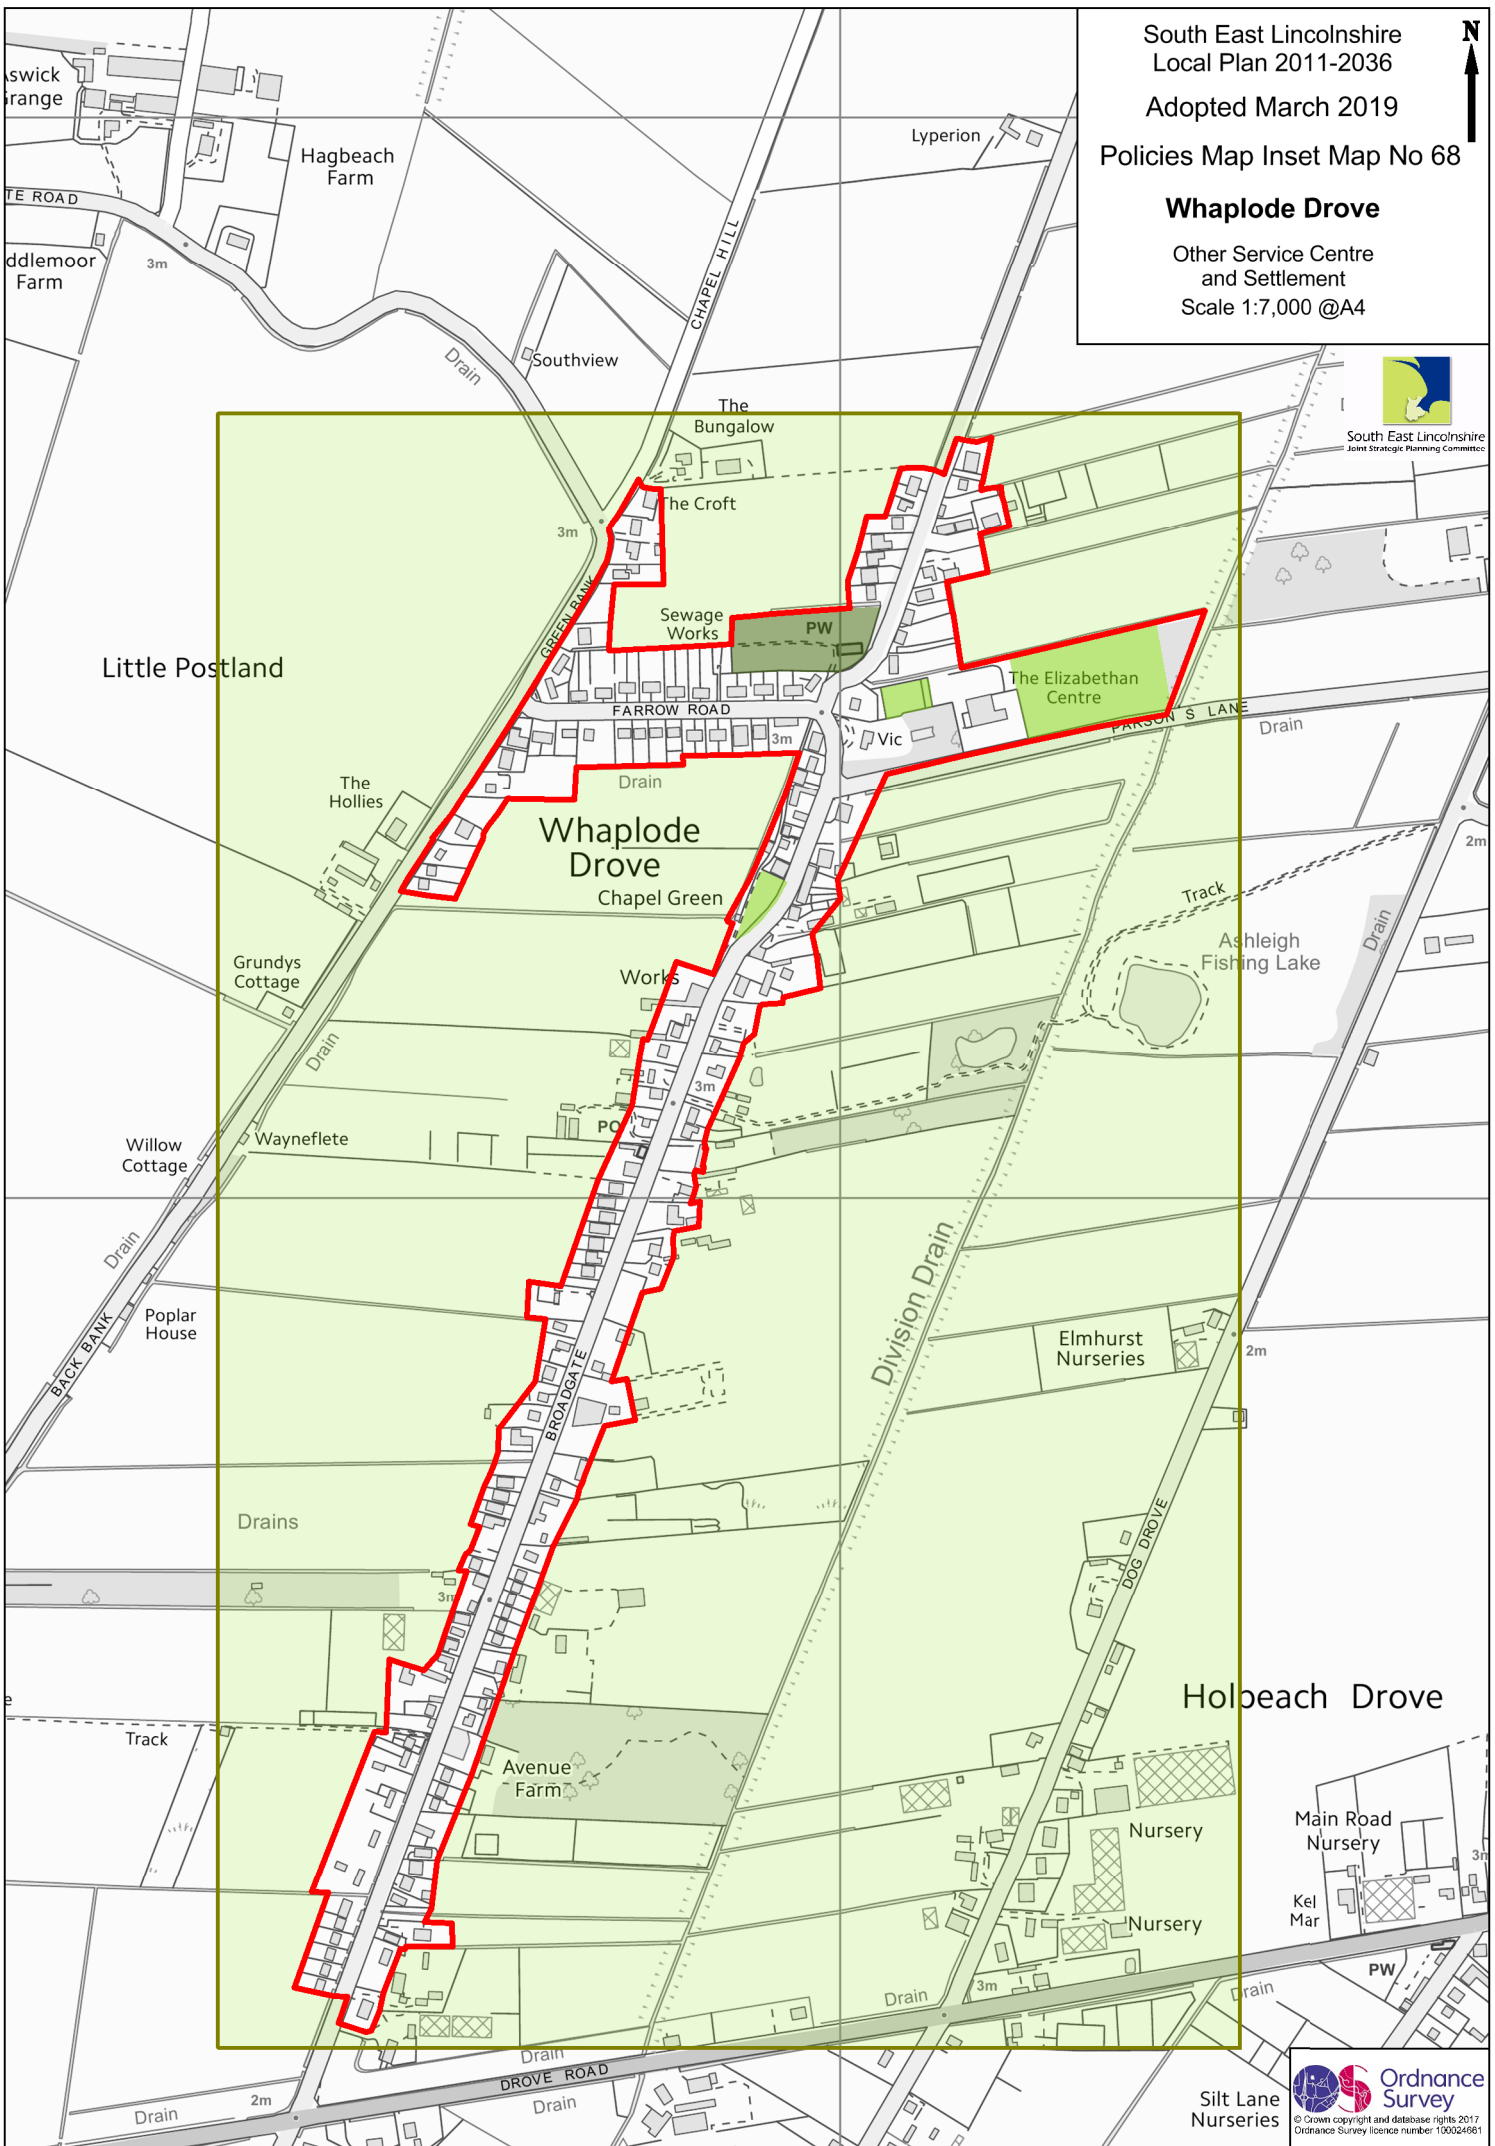

South East Lincolnshire
 Local Plan 2011-2036
 Adopted March 2019
 Policies Map Inset Map No 68

Whaplode Drove

Other Service Centre
 and Settlement
 Scale 1:7,000 @A4

Holbeach Drove

Silt Lane Nurseries